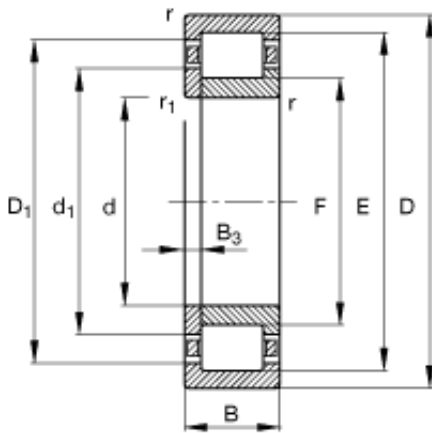

BEARING OF AMERICA CORP.

75 mm x 160 mm x 55 mm FAG NUP2315-E-TVP2 Cylindrical Roller Bearings

Bearing No. NUP2315-E-TVP2

NUP2315-E-TVP2 Bearing 2D drawings and 3D CAD models

Size	75x160x55 mm
Bore Diameter	75 mm
Outer Diameter	160 mm
Width	55 mm
d	75 mm
D	160 mm
B	55 mm
B ₃	8,5 mm
D ₁	136,2 mm
D _{a max}	148 mm
d ₁	104,1 mm
d _{a min}	87 mm
d _{c min}	106 mm
E	143 mm
F	95 mm
r _{1 min}	2,1 mm
r _{a max}	2,1 mm
r _{min}	2,1 mm
m	5,14 kg / Weight
C _r	390000 N / Dynamic load rating (radial)
C _{0r}	395000 N / Static load rating (radial)
n _G	5100 1/min / Limiting speed